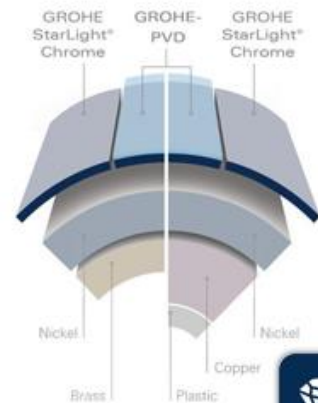

GROHE StarLight®

GROHE surface
hardness

GROHE scratch
resistance

×3

×10

Chrome

PVD

Chrome

PVD

Note:

* All information of the above is for the reference only. No prior notice is made if any changes.