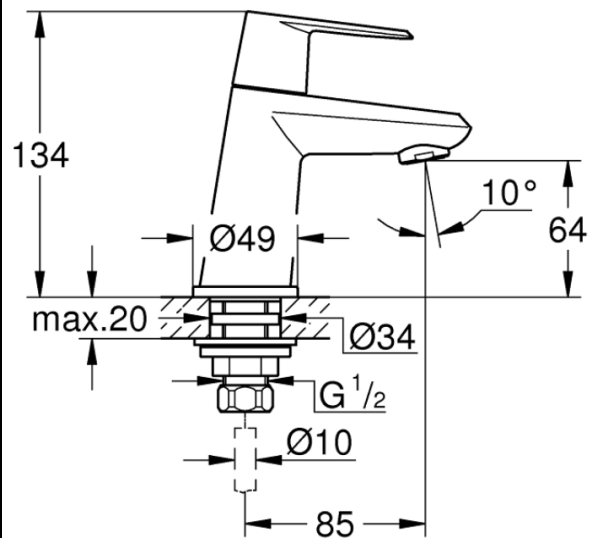

Acme Sanitary Ware Co Ltd

Acme Building, 22-28 Nanking Street, Kowloon, Hong Kong
Tel: 2388 7171 Fax: 2710 8012
E-mail: acme@acmesanitaryware.com.hk
Website: www.acmesanitaryware.com.hk

Pure Freude
an Wasser

PROJECT		REF		REV	ITEM CODE	
LOCATION		DATE			PAGE	

SANITARY WARE SPECIFICATION SHEET

Item Descriptions	GROHE (Germany) "Eurodisc Cosmopolitan" Chrome plated pillar tap XS-Size	Illustration/ Drawing
Dimensions	L85 x W49 x H134 mm	
Model	23051002	
Finish / Material	Chrome Plated	
Country of origin	Germany	
Manufacturer	GROHE Limited	
Supplier	Acme Sanitary Ware Co. Ltd Mr. Eric Wong/ Mr. Don Yuen	
Contact Tel/Fax E-mail Website	(852) 2388-7171 / (852) 2710-8012 acme@acmesanitary.com.hk www.acmesanitary.com.hk	

"Eurodisc Cosmopolitan" Pillar tap XS-Size

- monobloc installation
- metal lever
- ceramic headpart
- **GROHE StarLight** chrome finish
- **GROHE EcoJoy** SpeedClean mousseur 5.7 l/min
- union nut 1/2" x 10.5 mm

Note:

* All information of the above is for the reference only. No prior notice is made if any changes.