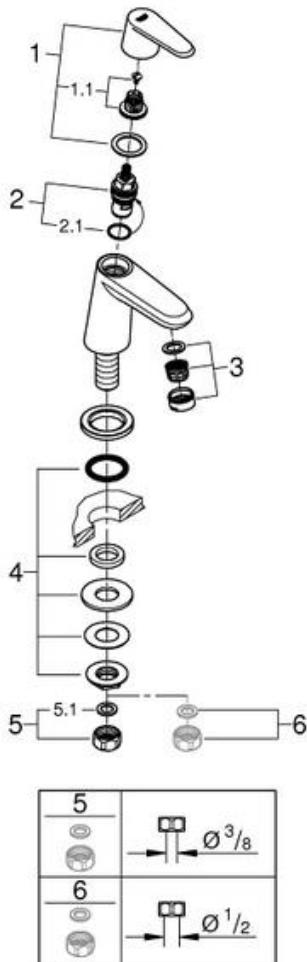

## SANITARY WARE SPECIFICATION SHEET

Item Descriptions	GROHE (Germany) "Eurodisc Cosmopolitan" Chrome plated pillar tap XS-Size	<p>Illustration/ Drawing</p>   
Dimensions	L85 x W49 x H134 mm	
Model	23051002	
Finish / Material	Chrome Plated	
Country of origin	Germany	
Manufacturer	GROHE Limited	
Supplier	Acme Sanitary Ware Co. Ltd Mr. Eric Wong/ Mr. Don Yuen	
Contact Tel/Fax E-mail Website	(852) 2388-7171 / (852) 2710-8012 acme@acmesanitary.com.hk www.acmesanitary.com.hk	

Pos.-nr.	Prod. description	Order-nr.
1	Handle	48060000
1.1	Replacement kit for fastening	45186000
2	Ceramic headpart, 1/2"	45882000
2.1	O-ring $\text{Ø } 18.2 \times \text{Ø } 1.7$	0392400M
3	Mousseur	48159000
4	Shank fastening assembly 1/2"	45000000
5	Coupling nut 1/2"	1290100M
5.1	Fibre seal $\text{Ø } 18,5 \times \text{Ø } 12 \times 2$	0138900M
6	Coupling nut 1/2" x 14.5 mm	1290200M*